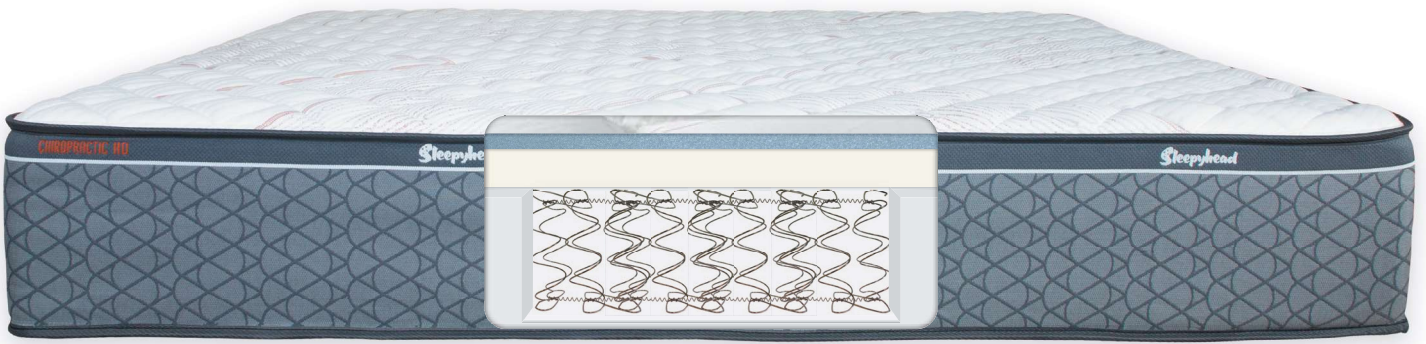

Sleepyhead CHIROPRACTIC HD

WE'VE GOT YOUR BACK.®

SPECIALIST BACK CARE SUPPORT

ORIENTATE

FIRM

SOFTER SUPPORT

FIRMER SUPPORT

SOFTER SUPPORT

FIRMER SUPPORT

SOFTER SUPPORT

FABRIC: DRYTECH
temperature control

We've developed Dry-Tech into the fabric of our Chiropractic beds to help wick away body moisture and heat while you sleep.

TITANIUM: GELFOAM

Titanium is blended with gel particles to deliver improved resilience, support and thermal performance for a more comfortable and supported sleep.

TORQUEZONE: HD
therapeutic support

Strengthened z-shaped continuous coil 5-zone support system designed to reduce back stress.

High density unique foam structure with a firm feel provides extra support and luxurious comfort.

COMFORT: EDGE
edge to edge support

Solid foam edge provides support right to the edge of the mattress which reduces the roll out feeling